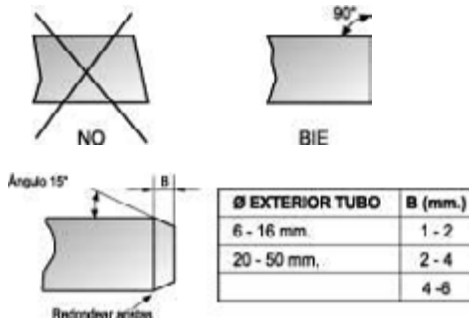

RECOMMENDATIONS FOR SOLVENT CEMENT JOINTING OF PVC-U FITTINGS

Pipe must be cut off at right angles.

Chamfer the tube end in form and size as illustrated in the sketch.

Mark the solvent cement position and clean the outside of the pipe and the inside of the socket with an absorbent paper or a clean cloth with the CH cleaner. The cleaned surface should have a matt finish. Do not touch the clean surface.

Check the correct consistency of the cement, it must run evenly from a wooden spatula held at a slant, like a thickened oil. Never use cement with grums or if it can not smoothly run.

Apply the cement to the pipe and to the fitting socket in an axial direction. Use a brush with the appropriate dimension.