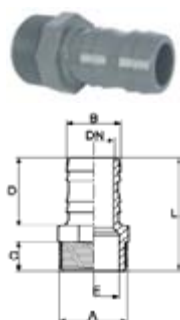

SPIGOT CONNECTION BSP MALE THREAD

					Rabat Group
97134016	DN 10	Ø 16-3/8" mm	Units per box: -	E	
97134020	DN 15	Ø 18-1/2" mm	Units per box: -	E	
97134021	DN 15	Ø 20-1/2" mm	Units per box: -	E	
97134025	DN 20	Ø 20-3/4" mm	Units per box: -	E	
97134026	DN 20	Ø 25-3/4" mm	Units per box: -	E	
97134032	DN 25	Ø 25-1" mm	Units per box: -	E	
97134033	DN 25	Ø 30-1" mm	Units per box: -	E	
97134040	DN 32	Ø 40-1 1/4" mm	Units per box: -	E	
97134050	DN 40	Ø 38-1 1/2" mm	Units per box: 60/C	E	
97134051	DN 40	Ø 40-1 1/2" mm	Units per box: -	E	
97134052	DN 40	Ø 50-1 1/2" mm	Units per box: -	E	
97134063	DN 50	Ø 60-2" mm	Units per box: -	E	

LONG SPIGOT CONNECT. BSP MALE THREAD

				Rabat Group
97136050	DN 25	Ø 38-1 1/2" mm	Units per box: 45/C	E