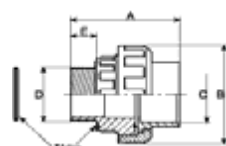

FEMALE SOCKET AND MALE THREADED - MIX WITH EXTERNAL O-RING

Product Code	DN	Ø	Units per box	Rabat Group
97405050	DN 40	Ø 50 - 1 1/2" mm	Units per box: 50/D	E
97405063	DN 50	Ø 63 - 2" mm	Units per box: 72/H	E