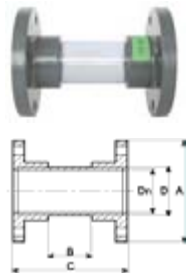

PVC SIGHT GLASS WITH SOCKET FLANGES

97420075	DN 65	Ø 75 mm
97420090	DN 80	Ø 90 mm
97420110	DN 100	Ø 110 mm
97420125*	DN 110	Ø 125 mm
97420140*	DN 125	Ø 140 mm
97420160*	DN 150	Ø 160 mm

		Rabat Group	
Units per box:	1	E	
Units per box:	1	E	
Units per box:	1	E	
Units per box:	1	E	
Units per box:	1	E	
Units per box:	1	E	

* PN 4

PVC SIGHT GLASS WITH UNIONS

SOLVENT SOCKET: