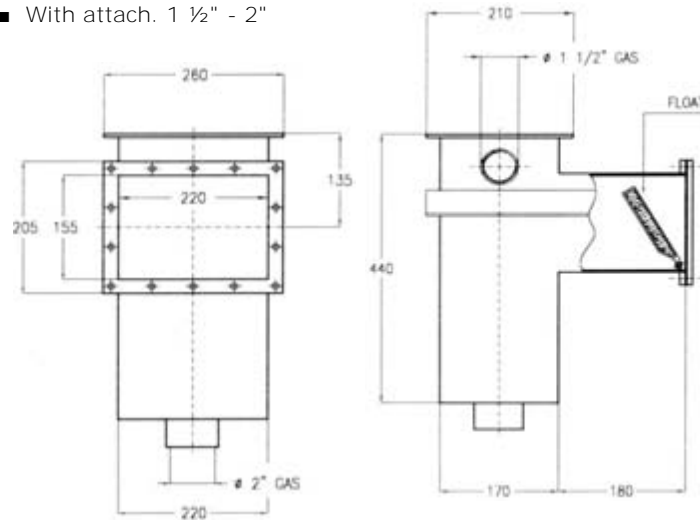

510033 **SKIMMER STANDARD - for concrete pool** G

510034 **SKIMMER STANDARD - for liner pool** G

- Made of stainless steel AISI 316 L - V4A
- With attach. 1 1/2" - 2"

510035 **SKIMMER WIDE MOUNTH - for concrete pool** G

510036 **SKIMMER WIDE MOUNTH - for liner pool** G

- Made of stainless steel AISI 316 L - V4A
- With attach. 1 1/2" - 2"