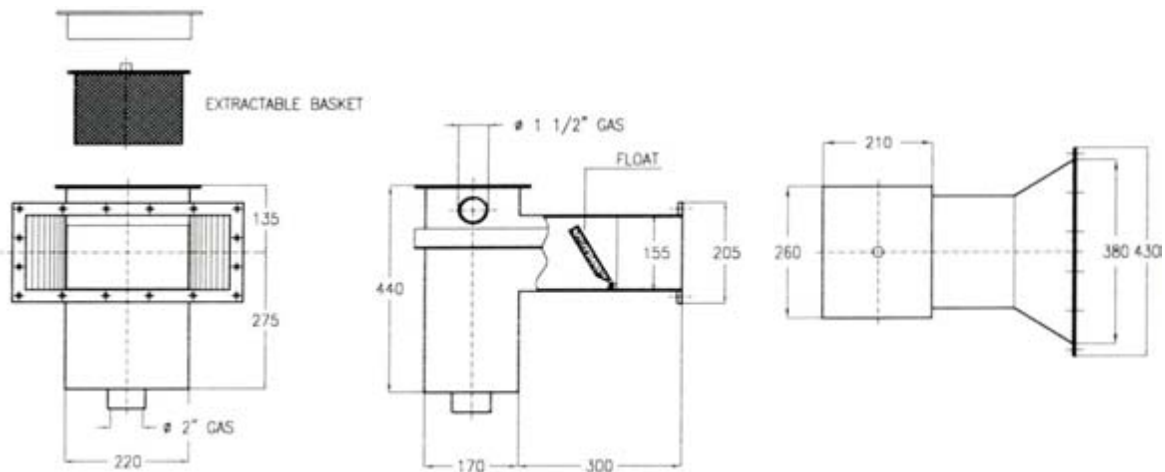

510037 **SKIMMER HORIZONTAL - for concrete pool** G

510038 **SKIMMER HORIZONTAL - for liner pool** G

- Made of stainless steel AISI 316 L - V4A
- With extractable basket from front opening