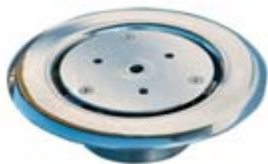

### Square bottom drain 40x40 - for liner pool

G

- Made of stainless steel AISI 316 L V4 A
- Dimension: 400x400 mm, h 290 mm
- Connection side: flange DN 125

510124

### Square bottom drain 45x45 - for liner pool

G

- Made of stainless steel AISI 316 L V4 A
- Dimension: 450x450 mm, h 320 mm
- Connection side: flange DN 150

**BOTTOM INLETS FITTINGS**

- Polished finish

**Bottom inlets type ADJUSTABLE**

510064	<b>Bottom inlets 2" - adjustable - for concr. pool</b>	G
510065	<b>Bottom inlets 2" - adjustable - for liner pool</b>	G
	<ul style="list-style-type: none"> <li>■ Made of stainless steel AISI 316 L V4 A</li> <li>■ Plate adjustable flow</li> <li>■ Connection: external R 2"</li> <li>■ Dimension: Ø145, h 55-60 mm</li> </ul>	
510066	<b>Bottom inlets 3" - adjustable - for concr. pool</b>	G
510067	<b>Bottom inlets 3" - adjustable - for liner pool</b>	G
	<ul style="list-style-type: none"> <li>■ Made of stainless steel AISI 316 L V4 A</li> <li>■ Plate adjustable flow</li> <li>■ Connection: external R 3"</li> <li>■ Dimension: Ø158, h 60-65 mm</li> </ul>	